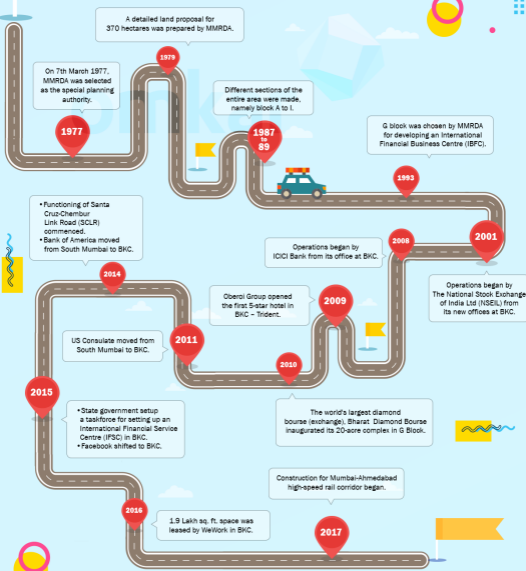

Bandra-Kurla Complex

Changing skyline of BKC